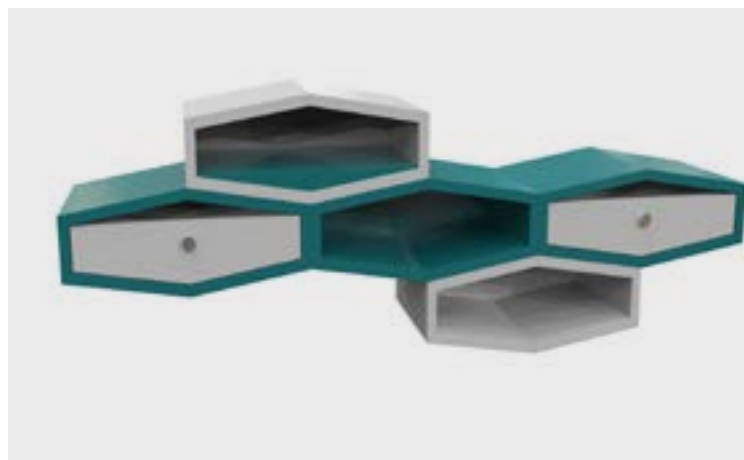

FAVO sideboard

Design: Li Kehong

WunderWood 2019

Tutto il progetto sul nostro sito
www.fabbroarredi.it

FABBR
ARREDI

collection

Its structure is inspired by the hive, a stable and harmonious object by nature.

It is composed of geometric modules that compose several items every time, from the bedside table to the wall-mounted shelf.

It was born as furniture that lends itself to any type of essence, color and finish.